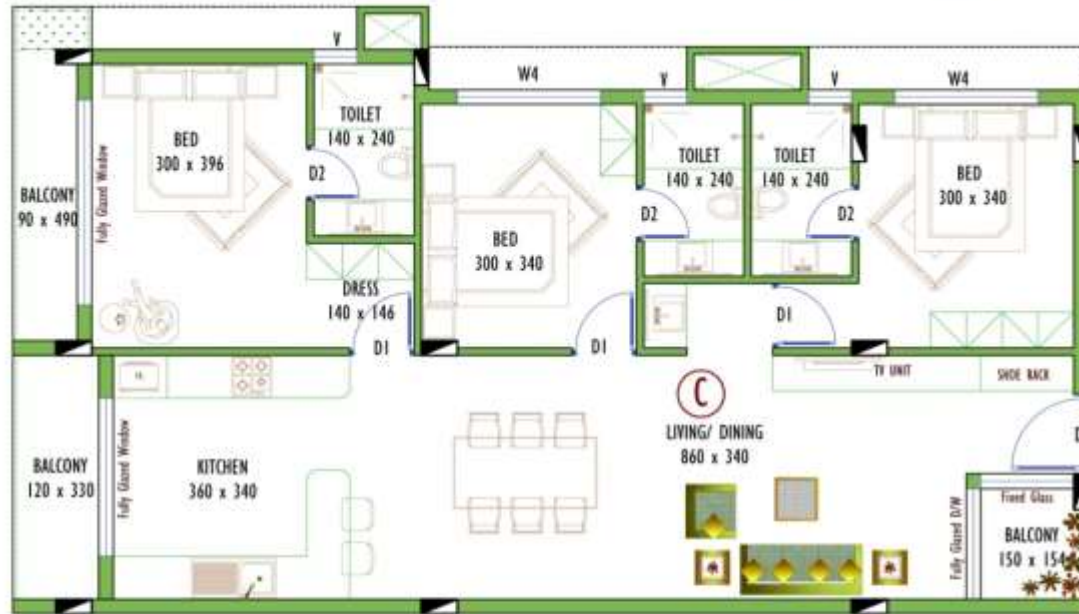

ONGOING PROJECT

SWASTHI
HOMES

Type C

3 BHK

Super built-up area: 1435 sq. ft.

Built-up area: 1198 sq. ft.

SWASTHI
ButterFly
TRIPUNITHURA

3 BHK APARTMENTS

Opposite Chinmaya Vidyalaya,
Kannankulangara, Tripunithura

Call for booking:
93881 08510
73065 22107

BEAUTIFUL HOMES
FOR A BLISSFUL LIFE